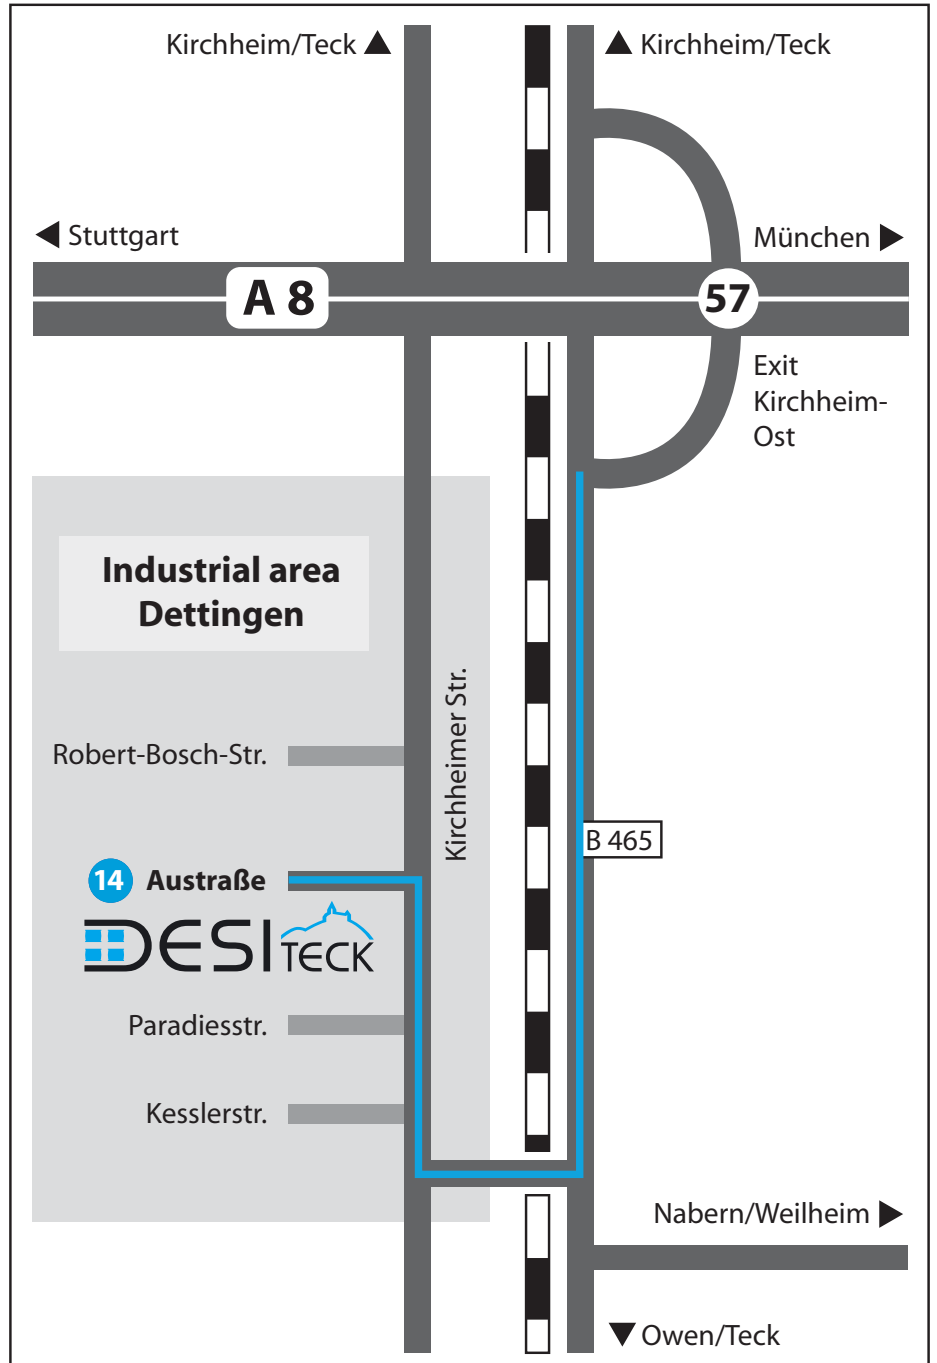

Have a good trip.

Please use **Autobahn (Highway) A8** Stuttgart – Ulm and leave it at **Exit 57 „Kirchheim Ost“**.

Follow **Bundesstraße (main road) B 465**, direction **Dettingen**. Turn right to „Industriegebiet Dettingen“ and turn again into **Kirchheimer Straße**. Turn left into **Austraße**. You will find us at **Austraße 14**. Welcome!